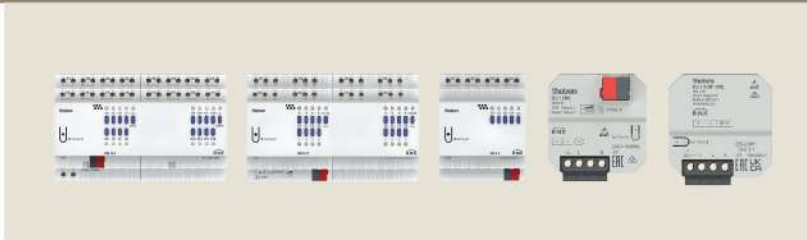

YOUR SMART HOME, YOUR WAY!

Secure communication thanks to KNX Data Secure

SIMPLE OPERATION SUPERB FUNCTIONALTY

KNX
the strength of
a standard

70%
of the home
automation
Market *

300
Manufacturers

7000
Products