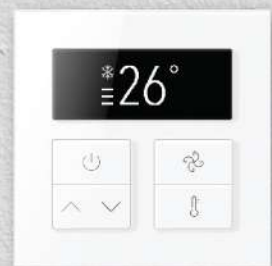

ALBA Glass Collection
Ice White